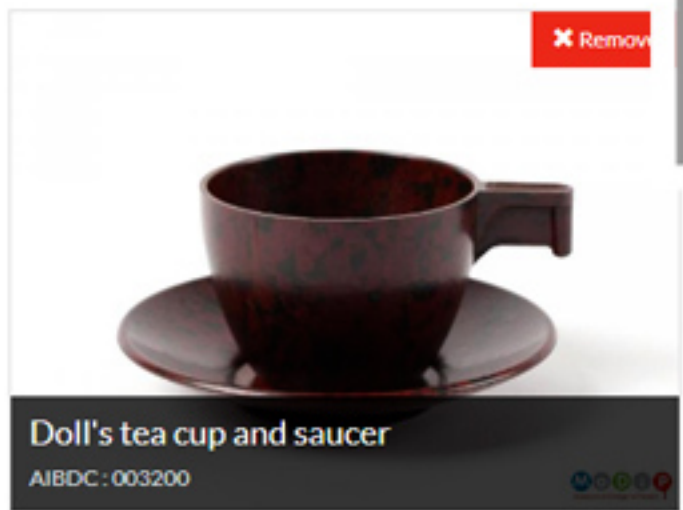

- ★ View collection
- Edit collection
- Request a viewing

MoDiP Admin / My collections / Cups and saucers

Cups and saucers

Objects for my cup and saucer project

You will get a green box with a message to confirm your request has been sent